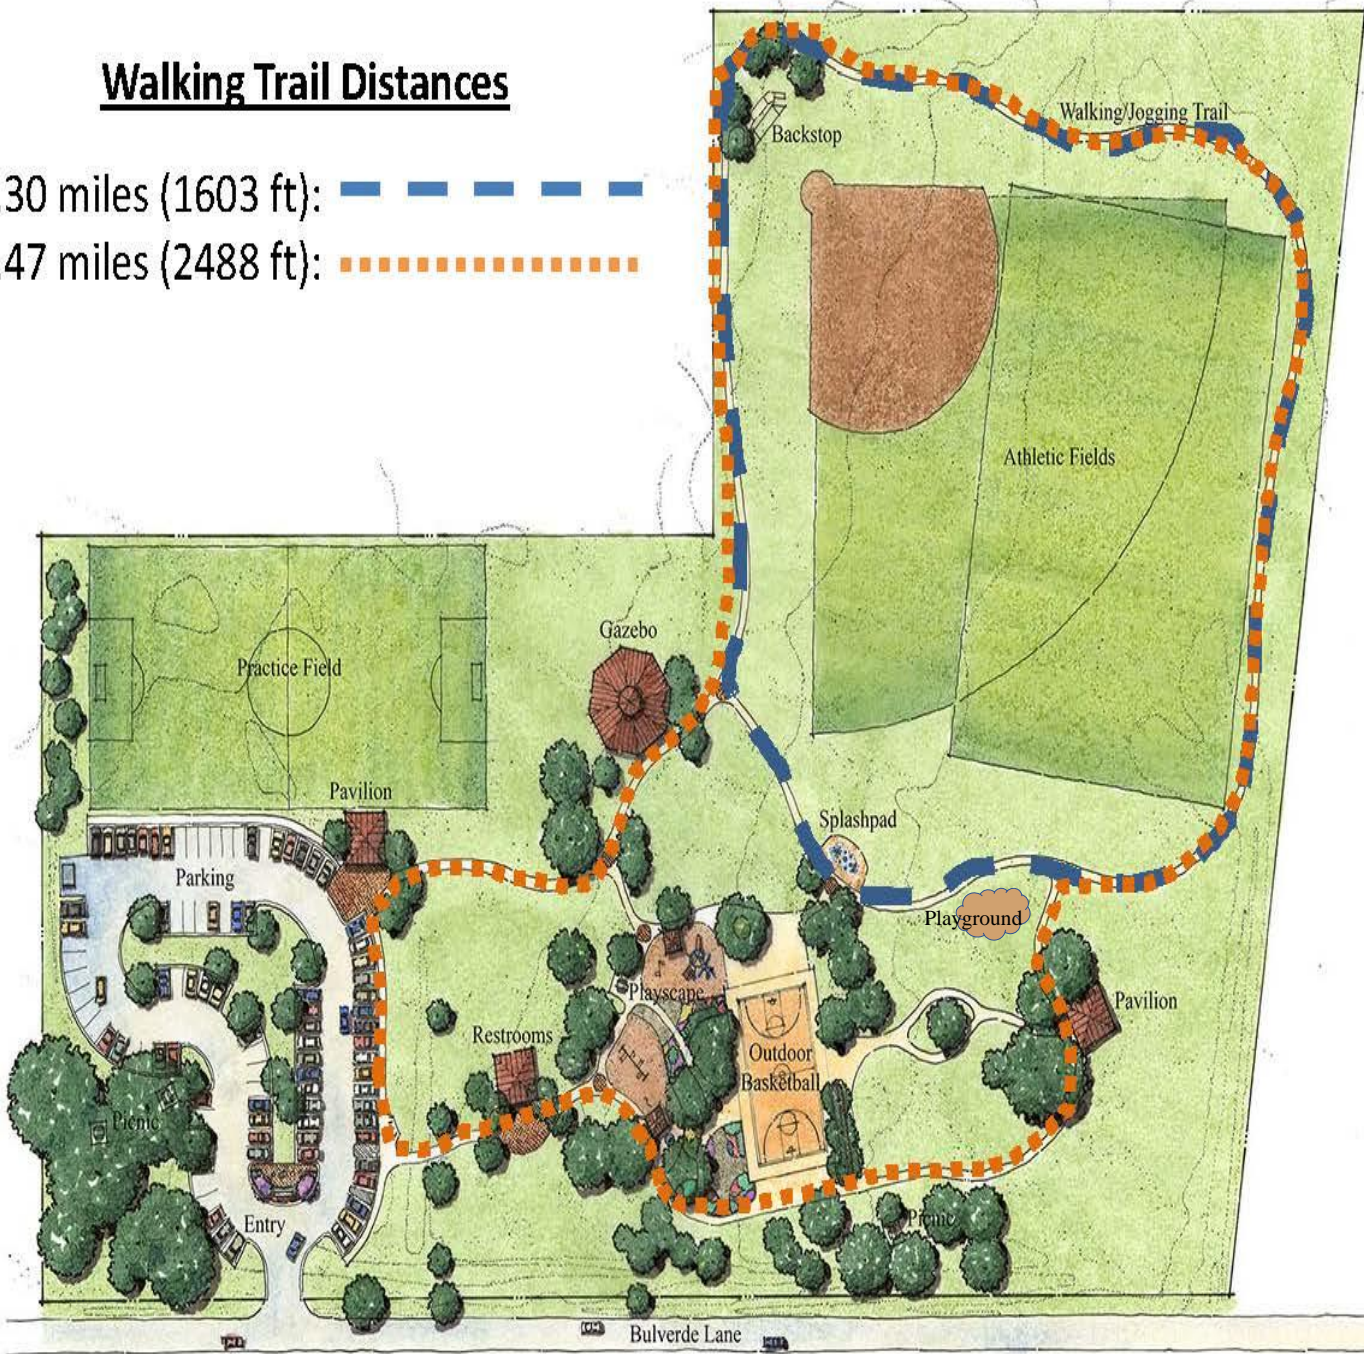

## Walking Trail Distances

~.30 miles (1603 ft): 

~.47 miles (2488 ft): 

MASTER SITE PLAN

# BULVERDE COMMUNITY PARK